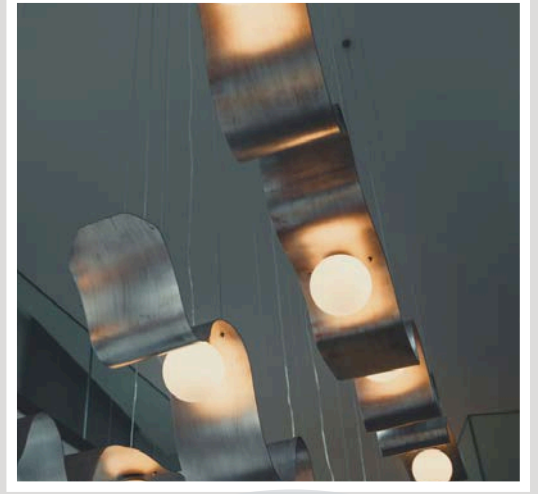

ANKARA

SUNSET İNCEK, ÖRNEK DAİRE